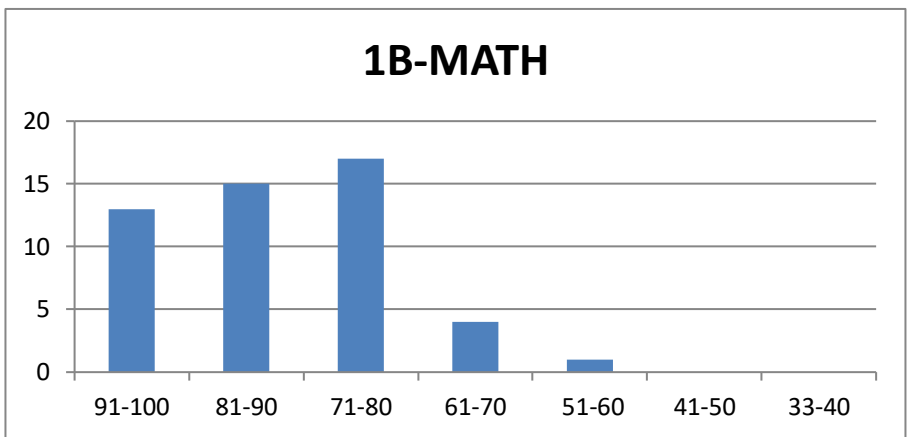

33-40	0

Marks obtained in MATH	Number of Students
91-100	13
81-90	15
71-80	17
61-70	4
51-60	1
41-50	0
33-40	0