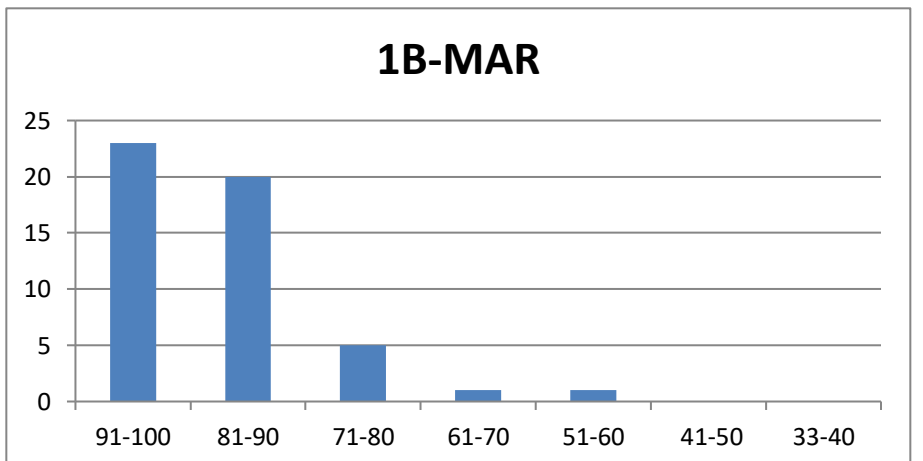

Marks obtained in MAR	Number of Students
91-100	23
81-90	20
71-80	5
61-70	1
51-60	1
41-50	0