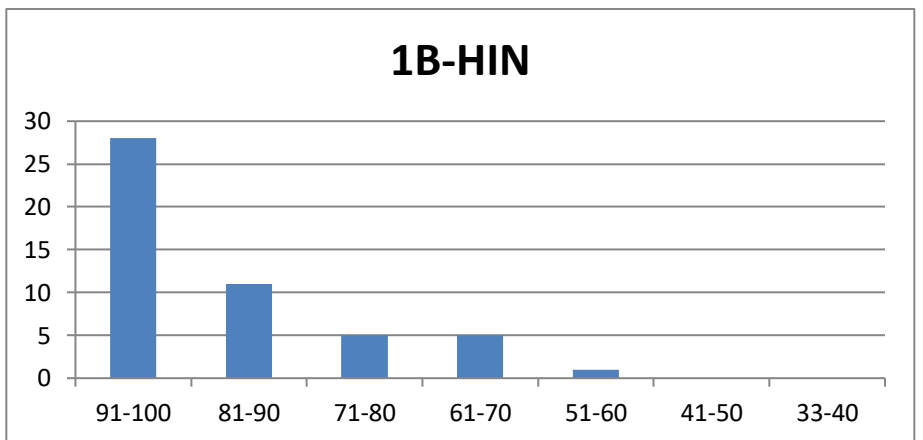

Marks obtained in Hindi	Number of Students
91-100	28
81-90	11
71-80	5
61-70	5
51-60	1
41-50	0
33-40	0